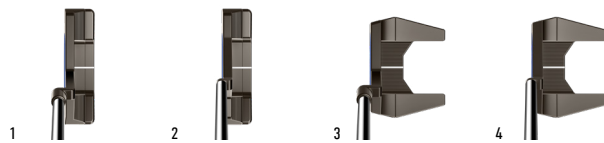

*Spider*  
-SR-

IMAGE	TYPE	HOSEL	HAND	SIGHTLINE	TOE HANG	OFFSET	LENGTH	LOFT	LIE	PUREROLL INSERT	INSERT FEEL
1	PLATINUM / WHITE	FLOW NECK (#9)	RH / LH	WHITE TRUE PATH	22°	FULL SHAFT	(33" RH ONLY), 34", 35"	2.5°	70°	WHITE TPU PURE ROLL	MEDIUM
2	PLATINUM / WHITE	SINGLE BEND	RH / LH	WHITE TRUE PATH	FACE BALANCED	FULL SHAFT	(33" RH ONLY), 34", 35"	2.5°	70°	WHITE TPU PURE ROLL	MEDIUM

IMAGE	TYPE	HOSEL	HAND	SIGHTLINE	TOE HANG	OFFSET	LENGTH	LOFT	LIE	PUREROLL INSERT	INSERT FEEL
1	ARMORE 1	SINGLE BEND	RH	TWO-CAVITY, DOT	FACE BALANCED	FULL SHAFT	35", 34"	3.5°	70°	ALUMINUM	FIRM
2	ARMORE 2	SINGLE BEND	RH/LH	TWO-CAVITY	FACE BALANCED	FULL SHAFT	35", 34"	3.5°	70°	ALUMINUM	FIRM
3	ARMORE 3	SHORT SLANT (#3)	RH/LH	ONE-CAVITY	42°	FULL SHAFT	35", 34"	3.5°	70°	ALUMINUM	FIRM
4	JUNO	L-NECK (#1)	RH	ONE-CAVITY	36°	FULL SHAFT	35", 34"	3.5°	70°	ALUMINUM	FIRM
5	SOTO	LONG CURVE (#8)	RH/LH	ONE-CAVITY	47°	FULL SHAFT	35", 34"	3.5°	70°	ALUMINUM	FIRM
6	DEL MONTE	SINGLE BEND	RH	ONE-CAVITY	8°	FULL SHAFT	35", 34"	3.5°	70°	ALUMINUM	FIRM
7	DU PAGE	SINGLE BEND	RH/LH	ONE-CAVITY	FACE BALANCED	FULL SHAFT	35", 34"	3.5°	70°	ALUMINUM	FIRM

IMAGE	TYPE	HOSEL	HAND	SIGHTLINE	TOE HANG	OFFSET	LENGTH	LOFT	LIE	PUREROLL INSERT	INSERT FEEL
1	TB1 NICKEL COBALT	TRUSS HEEL	RH/LH	ONE-CAVITY	16°	FULL SHAFT	33", 34", 35"	3°	70°	80/20 SURLYN ALUMINUM	MEDIUM
2	TB2 NICKEL COBALT	TRUSS CENTER	RH/LH	ONE-CAVITY	FACE BALANCED	HALF SHAFT	33", 34", 35"	3°	70°	80/20 SURLYN ALUMINUM	MEDIUM
3	TM1 NICKEL COBALT	TRUSS HEEL	RH/LH	ONE-CAVITY	10°	FULL SHAFT	33", 34", 35"	3°	70°	80/20 SURLYN ALUMINUM	MEDIUM
4	TM2 NICKEL COBALT	TRUSS CENTER	RH/LH	ONE-CAVITY	FACE BALANCED	HALF SHAFT	33", 34", 35"	3°	70°	80/20 SURLYN ALUMINUM	MEDIUM